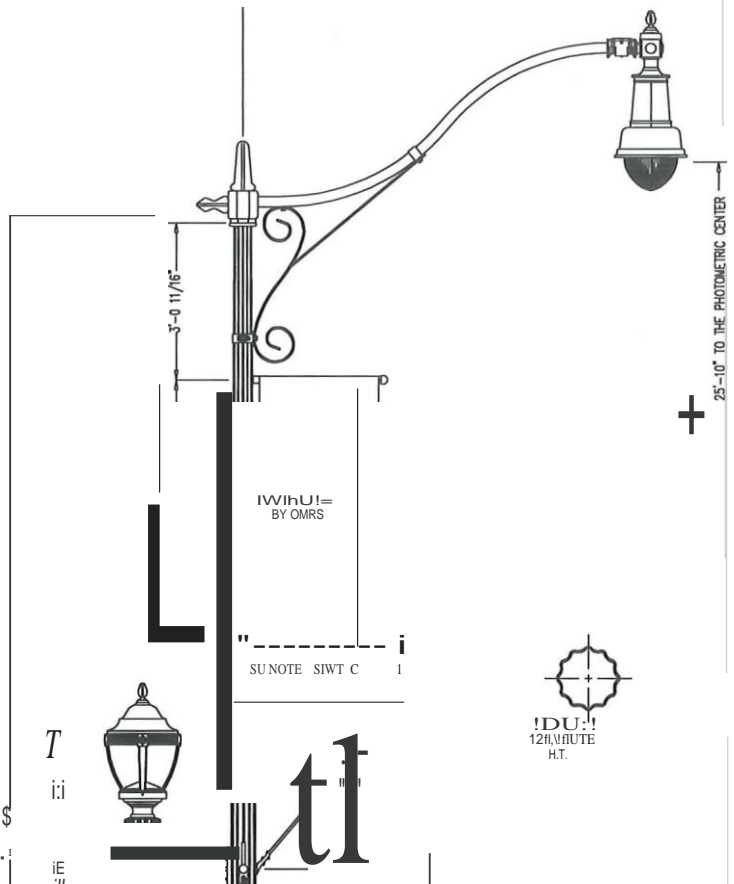

7'-11 5/6" FROM TOP OF POST TO TOP OF LUMINAIRE

T  
i  
i  
E  
r  
+

SU NOTE: SIWT C

7 1/2" SHAFT (0.0.)

& t OF PIEDISTAL LUMINAIRE, -- CROSS ARM, AND RECEPTACLE

12" DIA. )  
B<X.T. CIRCII

OCS  
CU