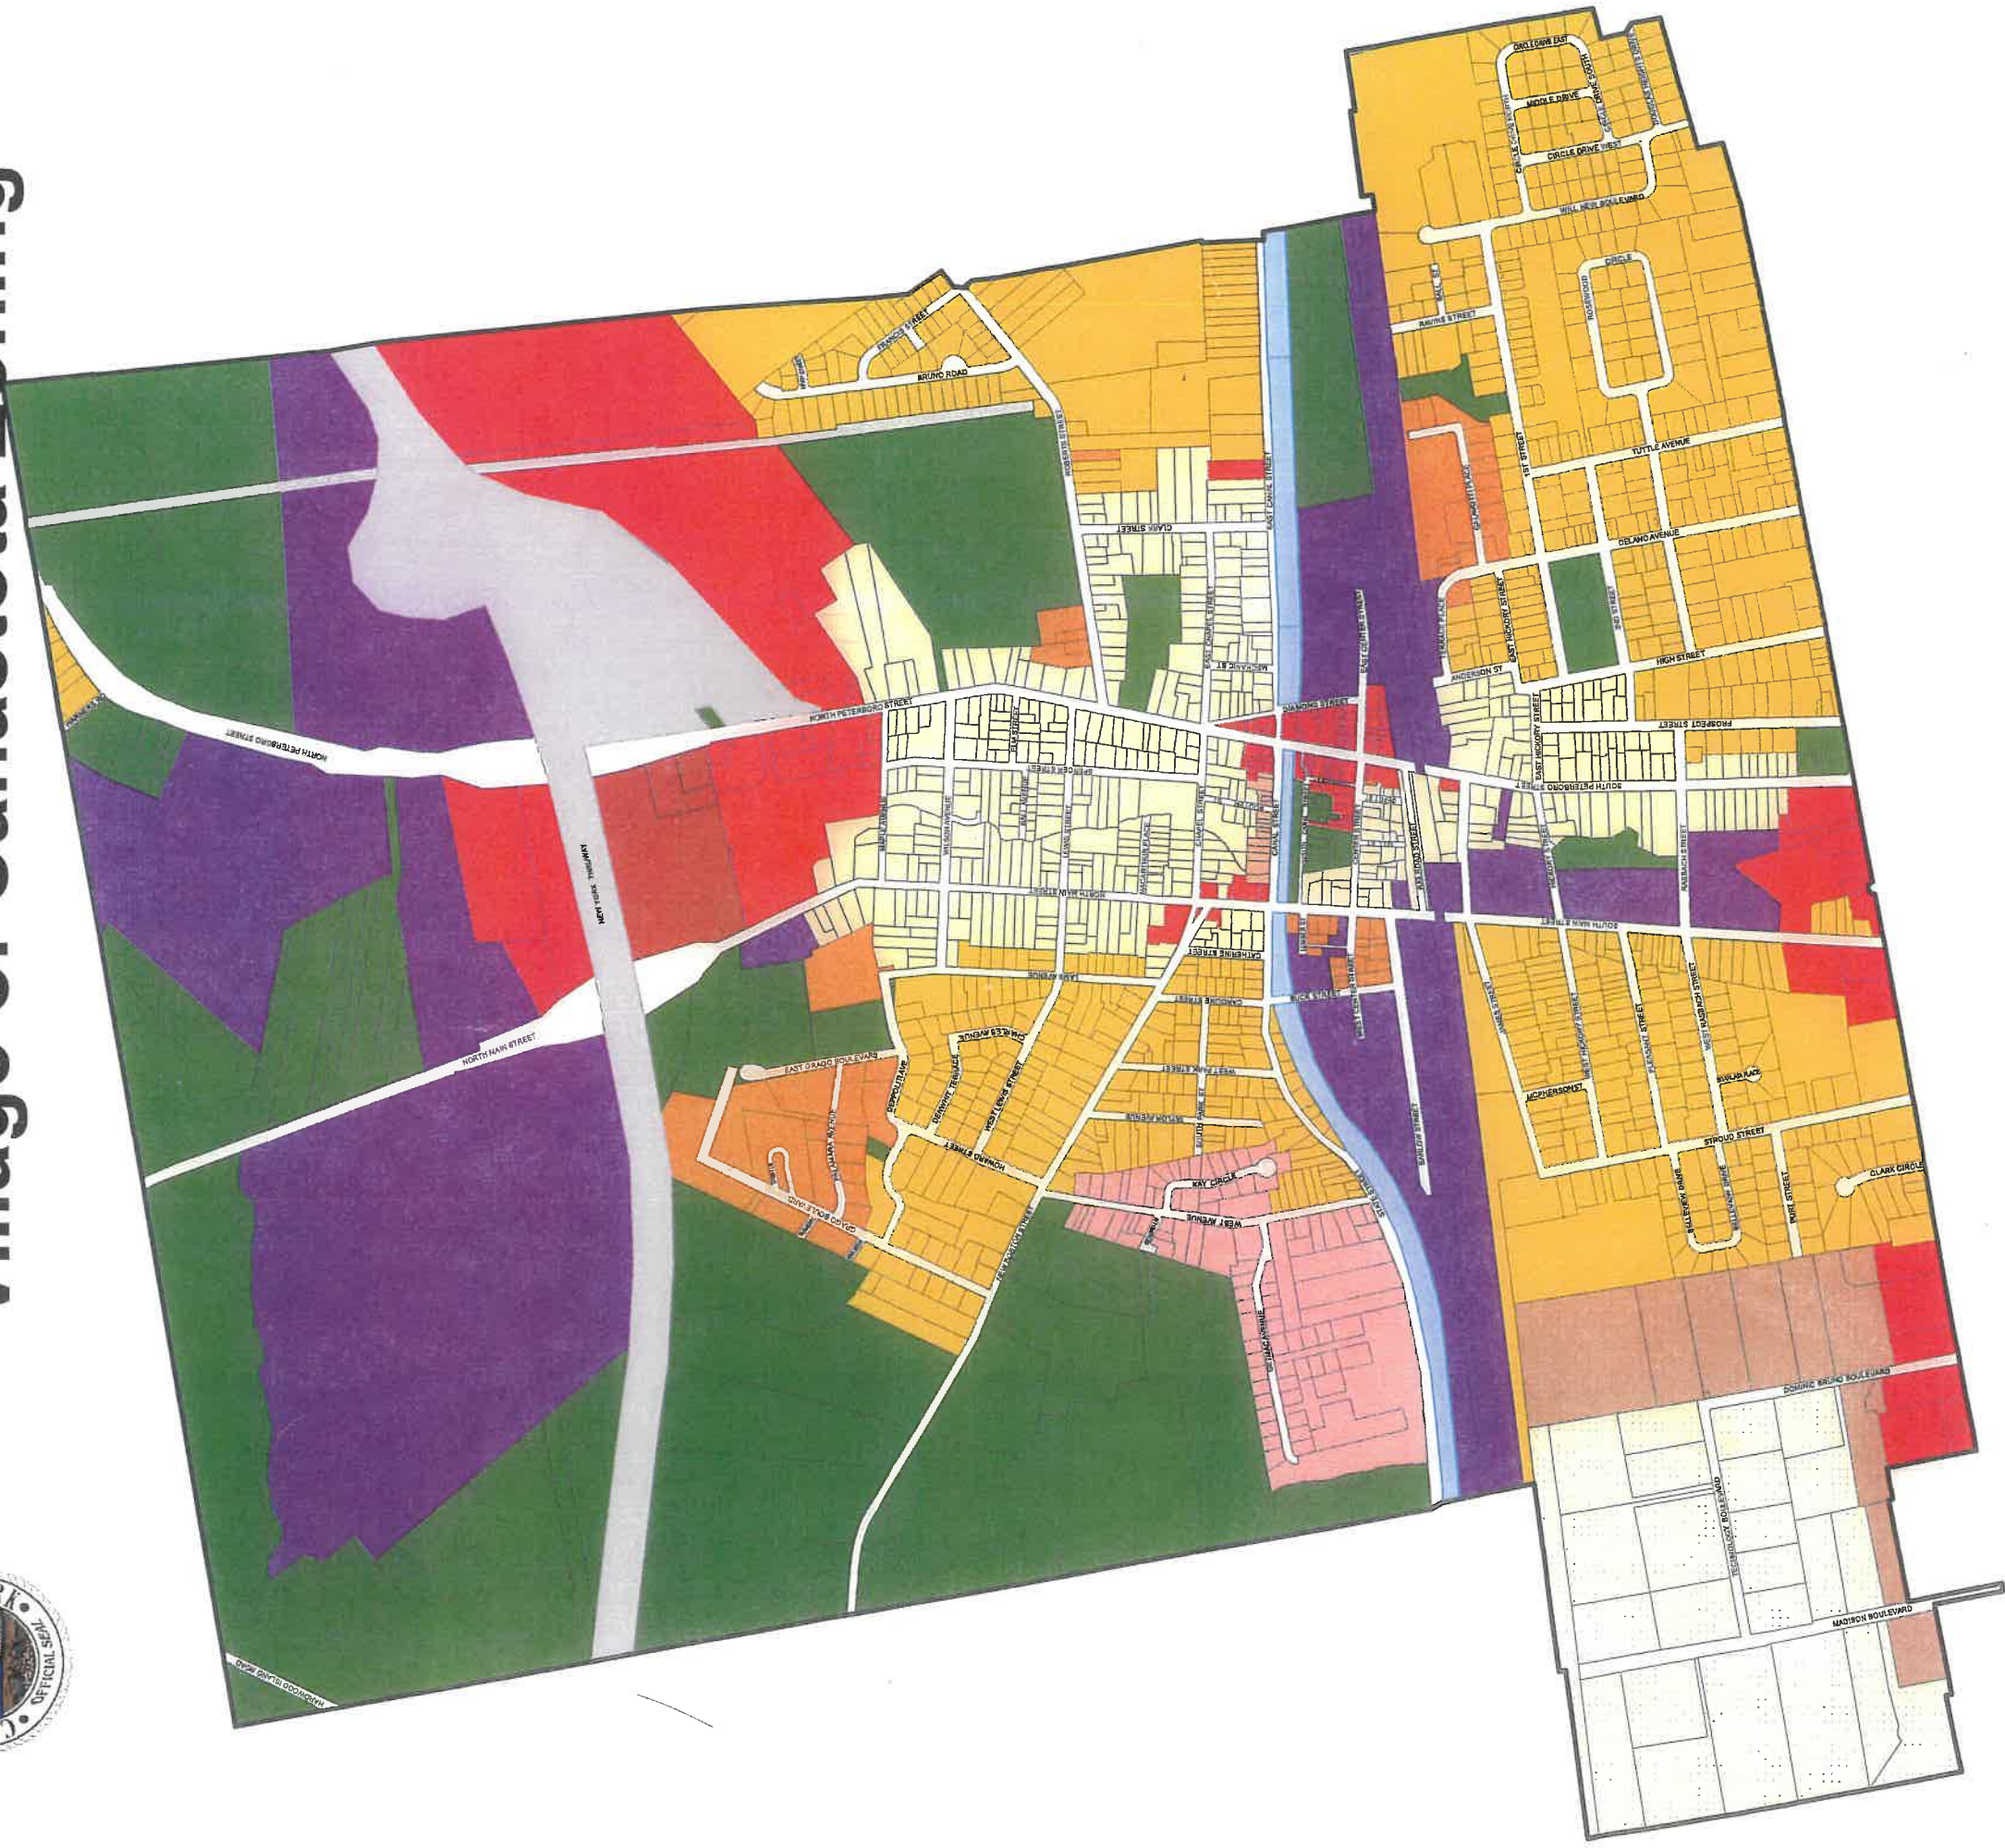

Village of Canastota Zoning

- Village Boundary
- Erie Canal
- National Grid Land
- NY Thruway Land

Canastota Zoning

- AG — Agricultural District
- CM — Commercial District
- HP — Historic Preservation District
- IN — Industrial District
- INP-A — Industrial Park Development District A
- INP-B — Industrial Park Development District B
- MH — Mobile Home District
- PD — Planned Development District
- R1 — Residential 1 District
- R2 — Residential 2 District
- RM — Multiple Resident District